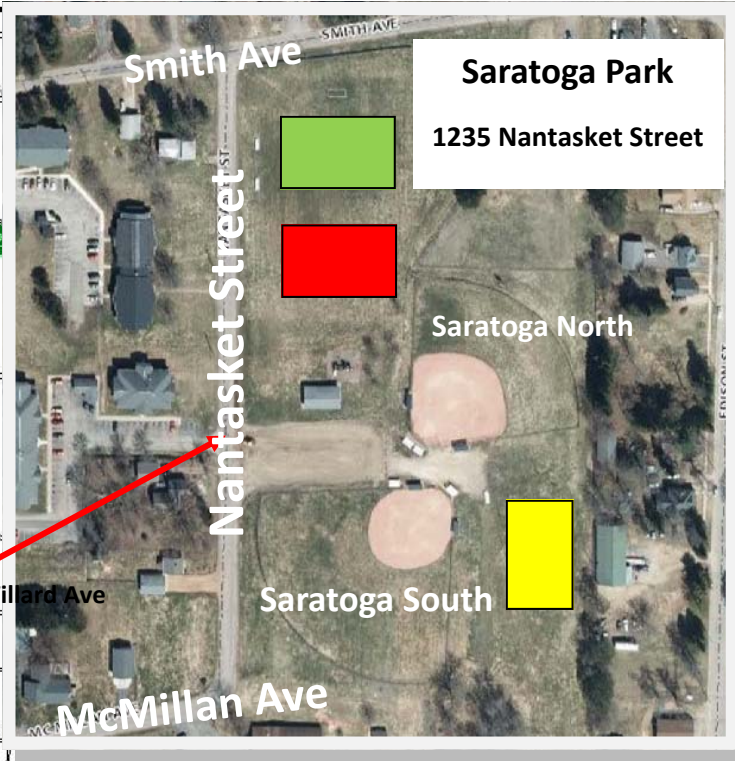

NORTH

SCALE: 1" = 1700'

Saratoga Park
1235 Nantasket Street

Lake Park (425 3rd Ave)
Senior League (215 3rd Ave)

Hudson Street

Watson Street

Third Avenue

Lake Park

Senior League

PARK & RECREATION AREAS

CEMETERIES

- 1 - Dog Park - Corner of Deleglise St and Century Ave
- 2 - North Clermont Ball Diamond - 805 Ackley St
- 3 - County Fairgrounds - 1633 Neva Rd
- 4 - Mendlik Park - 1439 Clermont St
- 5 - Remington Lake - 1228 Hogan St
- 6 - Saratoga Park - 1235 Nantasket St
- 7 - Northern Natural Area
- 8 - Water Tower Park - 520 1st Ave
- 9 - Third Ward Park - 1120 2nd Ave
- 10 - Railway Activity Park - 1011 1st Ave
- 11 - Lake Park - 301 3rd Ave
- 12 - Antigo Lake RV Park and Campground - 815 Hudson St
- 13 - Kretz Park - 224 3rd Ave
- 14 - Little League - 830 Langlade Rd
- 15 - City Park West - 230 Aurora St

- 16 - Schofield Stadium - 1305 5th Ave
- 17 - Antigo HS Rec Fields - 2039 10th Ave
- 18 - Jaycee Park - 915 10th Ave
- 19 - Cherry Street Park - 422 S Clermont St
- 20 - North Clermont Playground - 725 Ackley St
- 21 - Hudson Park - 728 Hudson St
- 22 - Senior League Ball Diamond - 215 3rd Ave
- 23 - City Park East - 231 Aurora St
- 24 - Peaceful Valley - 420 Field St
- 28 - Springbrook Trail
- 29 - Disc Golf Course
- 30 - Trail Head - 608 4th Ave
- 31 - Kingsbury Park - 707 5th Ave
- 32 - Robin's Roost Park - 641 Superior St

- 25 - Antigo - 400 Aurora St
- 26 - Bohemia - 409 S Western Ave
- 27 - Elmwood - W9651 Forrest Ave