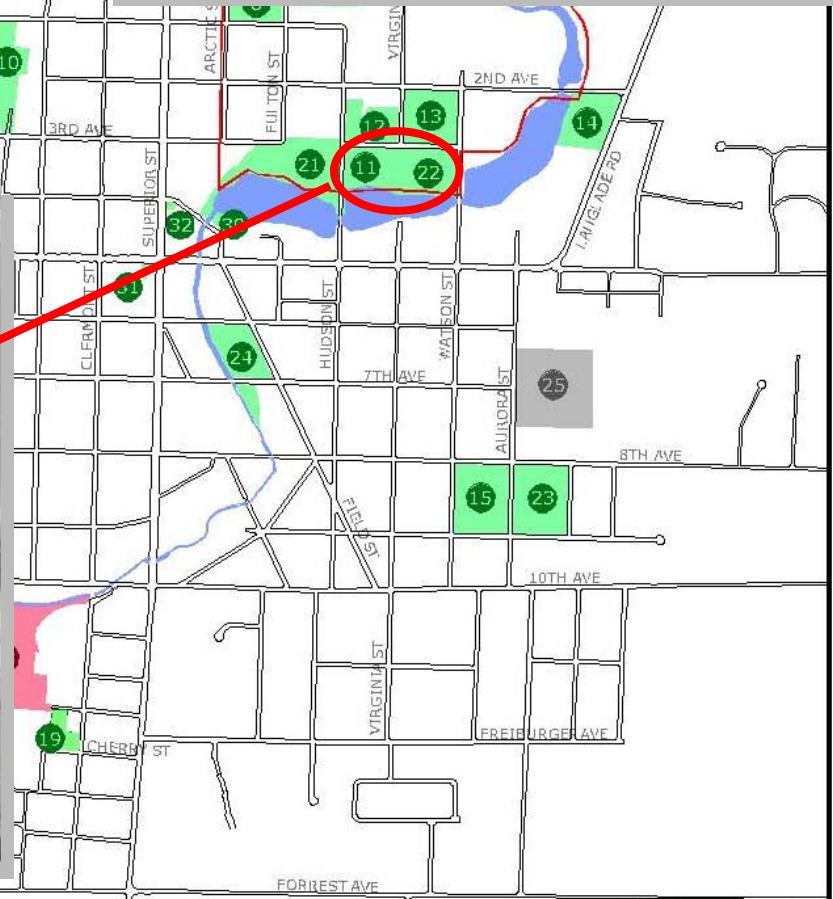

NORTH

SCALE: 1" = 1700'

Saratoga Park
1235 Nantasket Street

Lake Park (425 3rd Ave)
Senior League (215 3rd Ave)

Hudson Street

Watson Street

Third Avenue

Lake Park

Senior League

PARK & RECREATION AREAS

CEMETERIES

- 1 - Dog Park - Corner of Deleglise St and Century Ave
- 2 - North Clermont Ball Diamond - 805 Ackley St
- 3 - County Fairgrounds - 1633 Neva Rd
- 4 - Mendlik Park - 1439 Clermont St
- 5 - Remington Lake - 1228 Hogan St
- 6 - Saratoga Park - 1235 Nantasket St
- 7 - Northern Natural Area
- 8 - Water Tower Park - 520 1st Ave
- 9 - Third Ward Park - 1120 2nd Ave
- 10 - Railway Activity Park - 1011 1st Ave
- 11 - Lake Park - 301 3rd Ave
- 12 - Antigo Lake RV Park and Campground - 815 Hudson St
- 13 - Kretz Park - 224 3rd Ave
- 14 - Little League - 830 Langlade Rd
- 15 - City Park West - 230 Aurora St

- 16 - Schofield Stadium - 1305 5th Ave
- 17 - Antigo HS Rec Fields - 2039 10th Ave
- 18 - Jaycee Park - 915 10th Ave
- 19 - Cherry Street Park - 422 S Clermont St
- 20 - North Clermont Playground - 725 Ackley St
- 21 - Hudson Park - 728 Hudson St
- 22 - Senior League Ball Diamond - 215 3rd Ave
- 23 - City Park East - 231 Aurora St
- 24 - Peaceful Valley - 420 Field St
- 28 - Springbrook Trail
- 29 - Disc Golf Course
- 30 - Trail Head - 608 4th Ave
- 31 - Kingsbury Park - 707 5th Ave
- 32 - Robin's Roost Park - 641 Superior St

- 25 - Antigo - 400 Aurora St
- 26 - Bohemia - 409 S Western Ave
- 27 - Elmwood - W9651 Forrest Ave