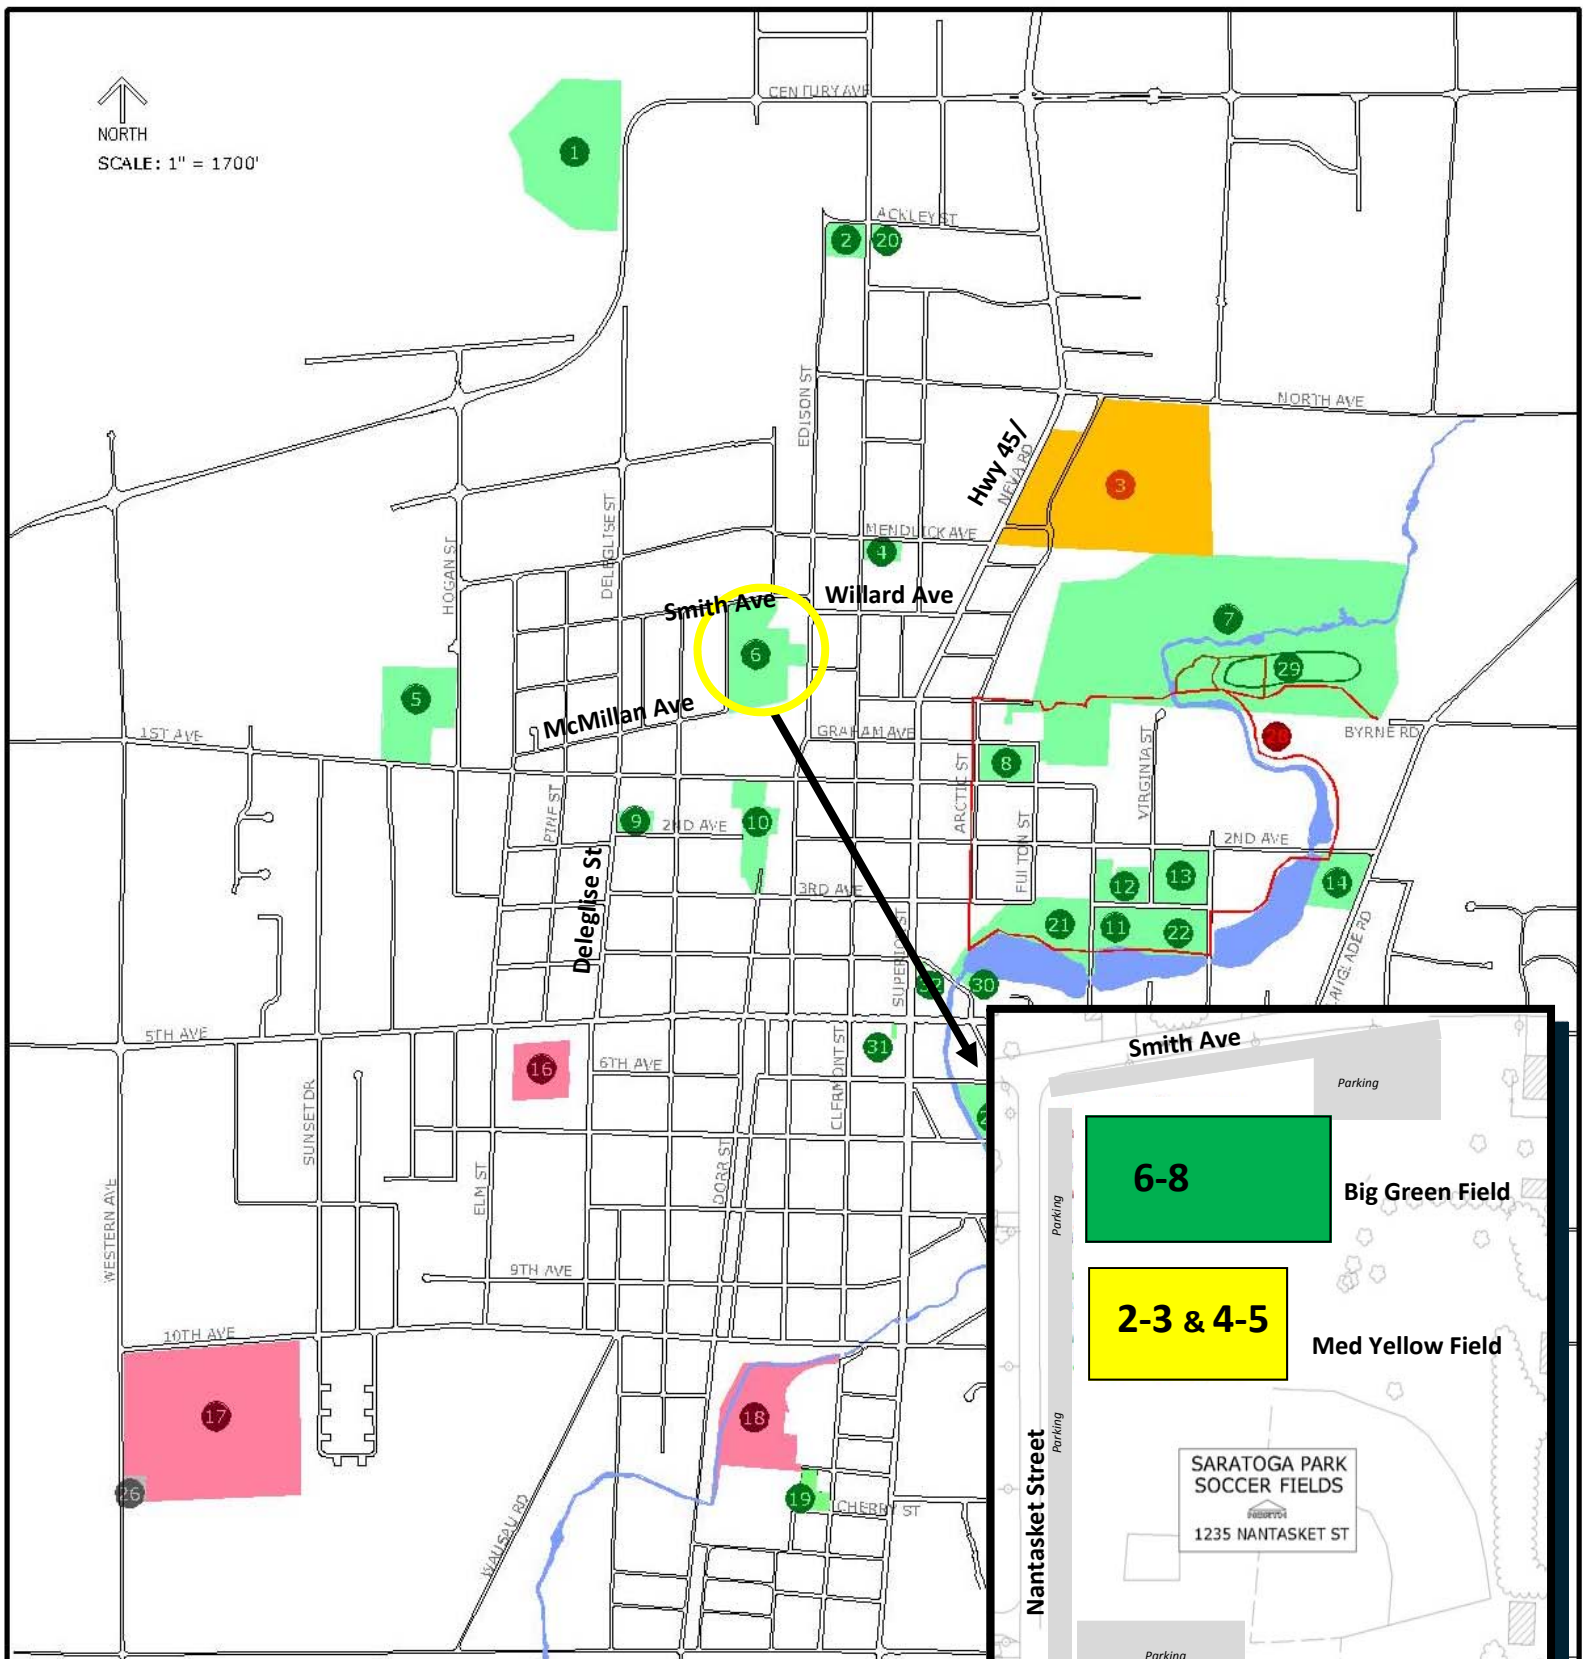

NORTH

SCALE: 1" = 1700'

PARK & RECREATION AREAS

- 1 - Dog Park - Corner of Deleglise St and Century Ave
- 2 - North Clermont Ball Diamond - 805 Ackley St
- 3 - County Fairgrounds - 1633 Neva Rd
- 4 - Mendlik Park - 1439 Clermont St
- 5 - Remington Lake - 1228 Hogan St
- 6 - Saratoga Park - 1235 Nantasket St
- 7 - Northern Natural Area
- 8 - Water Tower Park - 520 1st Ave
- 9 - Third Ward Park - 1120 2nd Ave
- 10 - Railway Activity Park - 1011 1st Ave
- 11 - Lake Park - 301 3rd Ave
- 12 - Antigo Lake RV Park and Campground - 815 Hudson St
- 13 - Kretz Park - 224 3rd Ave
- 14 - Little League - 830 Langlade Rd
- 15 - City Park West - 230 Aurora St

- 16 - Schofield Stadium - 1305 5th Ave
- 17 - Antigo HS Rec Fields - 2039 10th Ave
- 18 - Jaycee Park - 915 10th Ave
- 19 - Cherry Street Park - 422 S Clermont St
- 20 - North Clermont Playground - 725 Ackley St
- 21 - Hudson Park - 728 Hudson St
- 22 - Senior League Ball Diamond - 215 3rd Ave
- 23 - City Park East - 231 Aurora St
- 24 - Peaceful Valley - 420 Field St
- 28 - Springbrook Trail
- 29 - Disc Golf Course
- 30 - Trail Head - 608 4th Ave
- 31 - Kingsbury Park - 707 5th Ave
- 32 - Robin's Roost Park - 641 Superior St